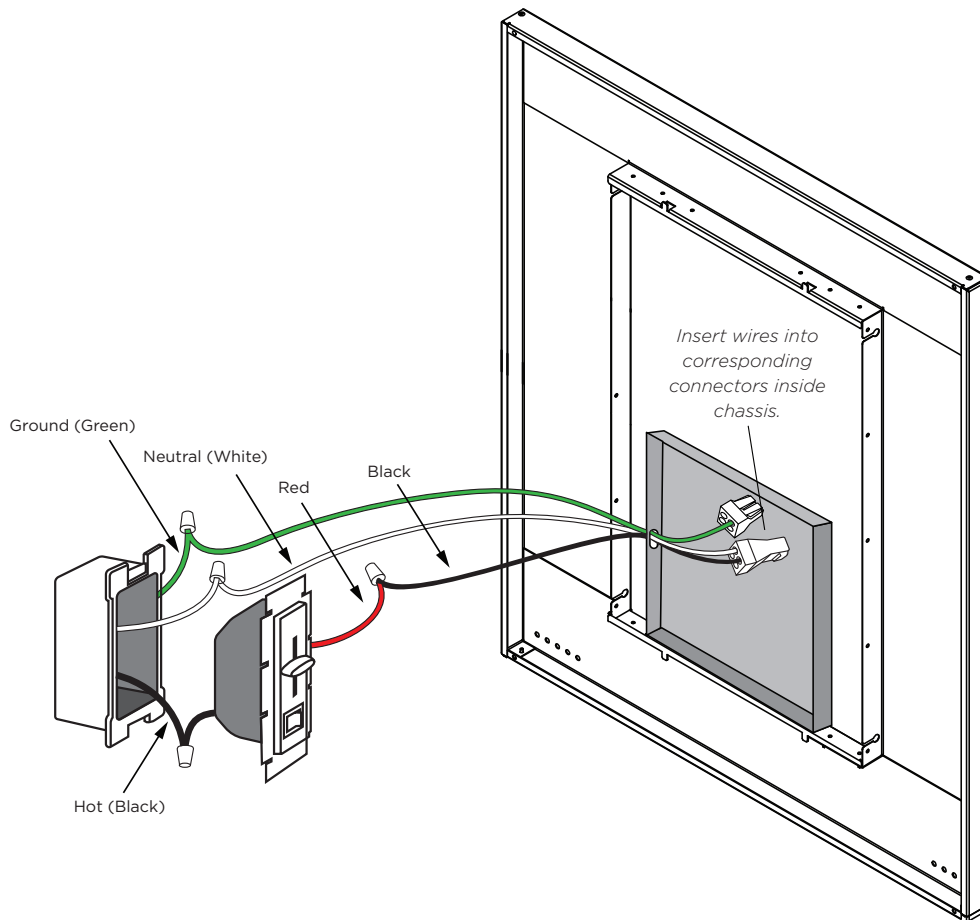

Dimming Guide

Dimmable LED Switch Options

Cordova Home lighted mirrors come standard with LEDs that are dimmable. The LEDs can either be controlled by a standard on/off wall switch or a forward-phase dimming switch. Whether using an on/off switch or a forward-phase dimming switch, there are no special requirements other than a hot, neutral, and ground, 120V hardwire connection.

The recommended two-wire forward-phase dimming switches are either the Leviton IPL06-10Z or Lutron DVCL-153P (not included). The above diagram is for illustrative purposes only. Refer to the switch manufacturer's wiring diagram for detailed instructions.